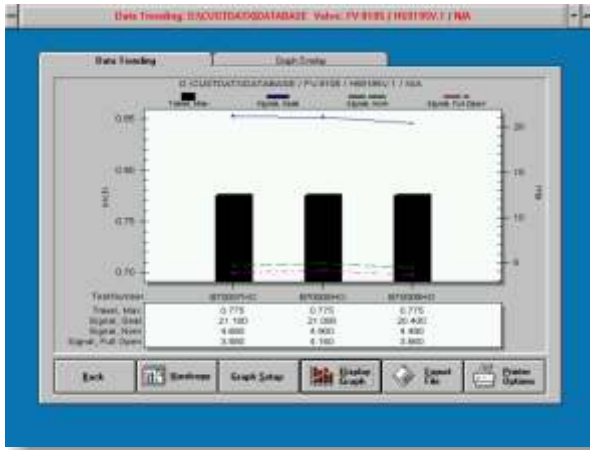

BenchMark

Control Valve Diagnostics™

Data MGR

BenchMark Data MGR is a comprehensive software tool designed to complement the application of *BenchMark Control Valve Diagnostics* within your facility. It has been designed with the user in mind. While full featured and powerful, it remains easy to learn and easy to use.

Put your data to work !

Key Functions

- Trend Test Results
- Overlay Test Graphs
- Enter / Edit Valve Records
- Recall Test Results
- Print Test Results
- Export Test Results
- Set Valve Specific Standards
- Review Data Tables

System Requirements

- Windows® 3.11, Windows95®, Windows98® or Windows NT 4.0®
- Minimum of 32 MB Ram recommended.
- Approx. 10 MB disk space required.
- 100 MHz Pentium® Processor or better

Trend Multiple Engineering Parameters