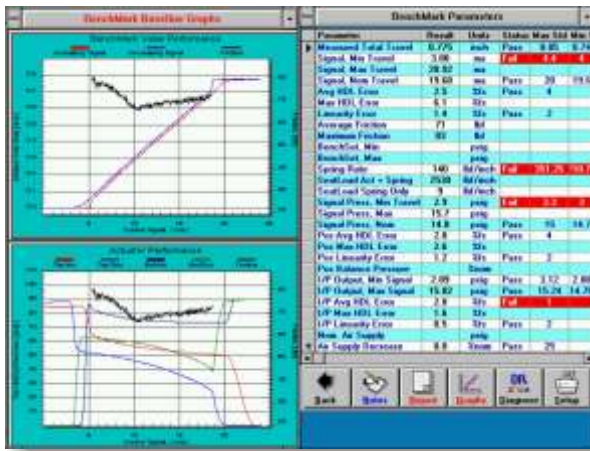

Recall and Review Test Results

Model	Set Pt	Model	Signal	Relay or Status
WALTER DOUBLE	MODEL 25	23.70	22.37	
WALTER DOUBLE	MODEL 25.1	23.70	23.07	
WALTER DOUBLE	MODEL 50	47.17	46.07	
WALTER DOUBLE	MODEL 50.6	47.17	46.26	
WALTER DOUBLE	MODEL 50.4	47.17	46.07	
WALTER DOUBLE	MODEL 100	94.02	91.06	
WALTER DOUBLE	MODEL 100.6	94.02	91.06	
WALTER DOUBLE	MODEL 100.8	94.02	93.28	
WALTER DOUBLE	MODEL 200	188.03	182.23	
WALTER DOUBLE	MODEL 200.4	188.03	188.7	
WALTER DOUBLE	MODEL 300	282.04	282.7	
WALTER DOUBLE	MODEL 400	376.05	365.8	
WALTER DOUBLE	MODEL 500	470.06	459.8	
WALTER DOUBLE	MODEL 600	564.07	563.1	

Data Entry with Catalog Tables

For more information

www.benchmarkvalvediagnostics.com

1- 800 847-5088

Black Diamond Engineering reserves the right to change or modify specifications without notice.

14884 So. Heritagecrest Way
Suite B
Bluffdale, Utah USA 84065
(801) 256 - 0202 phone
(801) 256 - 0217 fax

Copyright 1999-2004 Black Diamond Engineering, Inc. All Rights Reserved

BenchMark Control Valve Diagnostics and Black Diamond Engineering are trademarks of Black Diamond Engineering, Inc. Bluffdale Utah USA. All rights are reserved. All other trademarks and tradenames shown are the property of their respective owners.